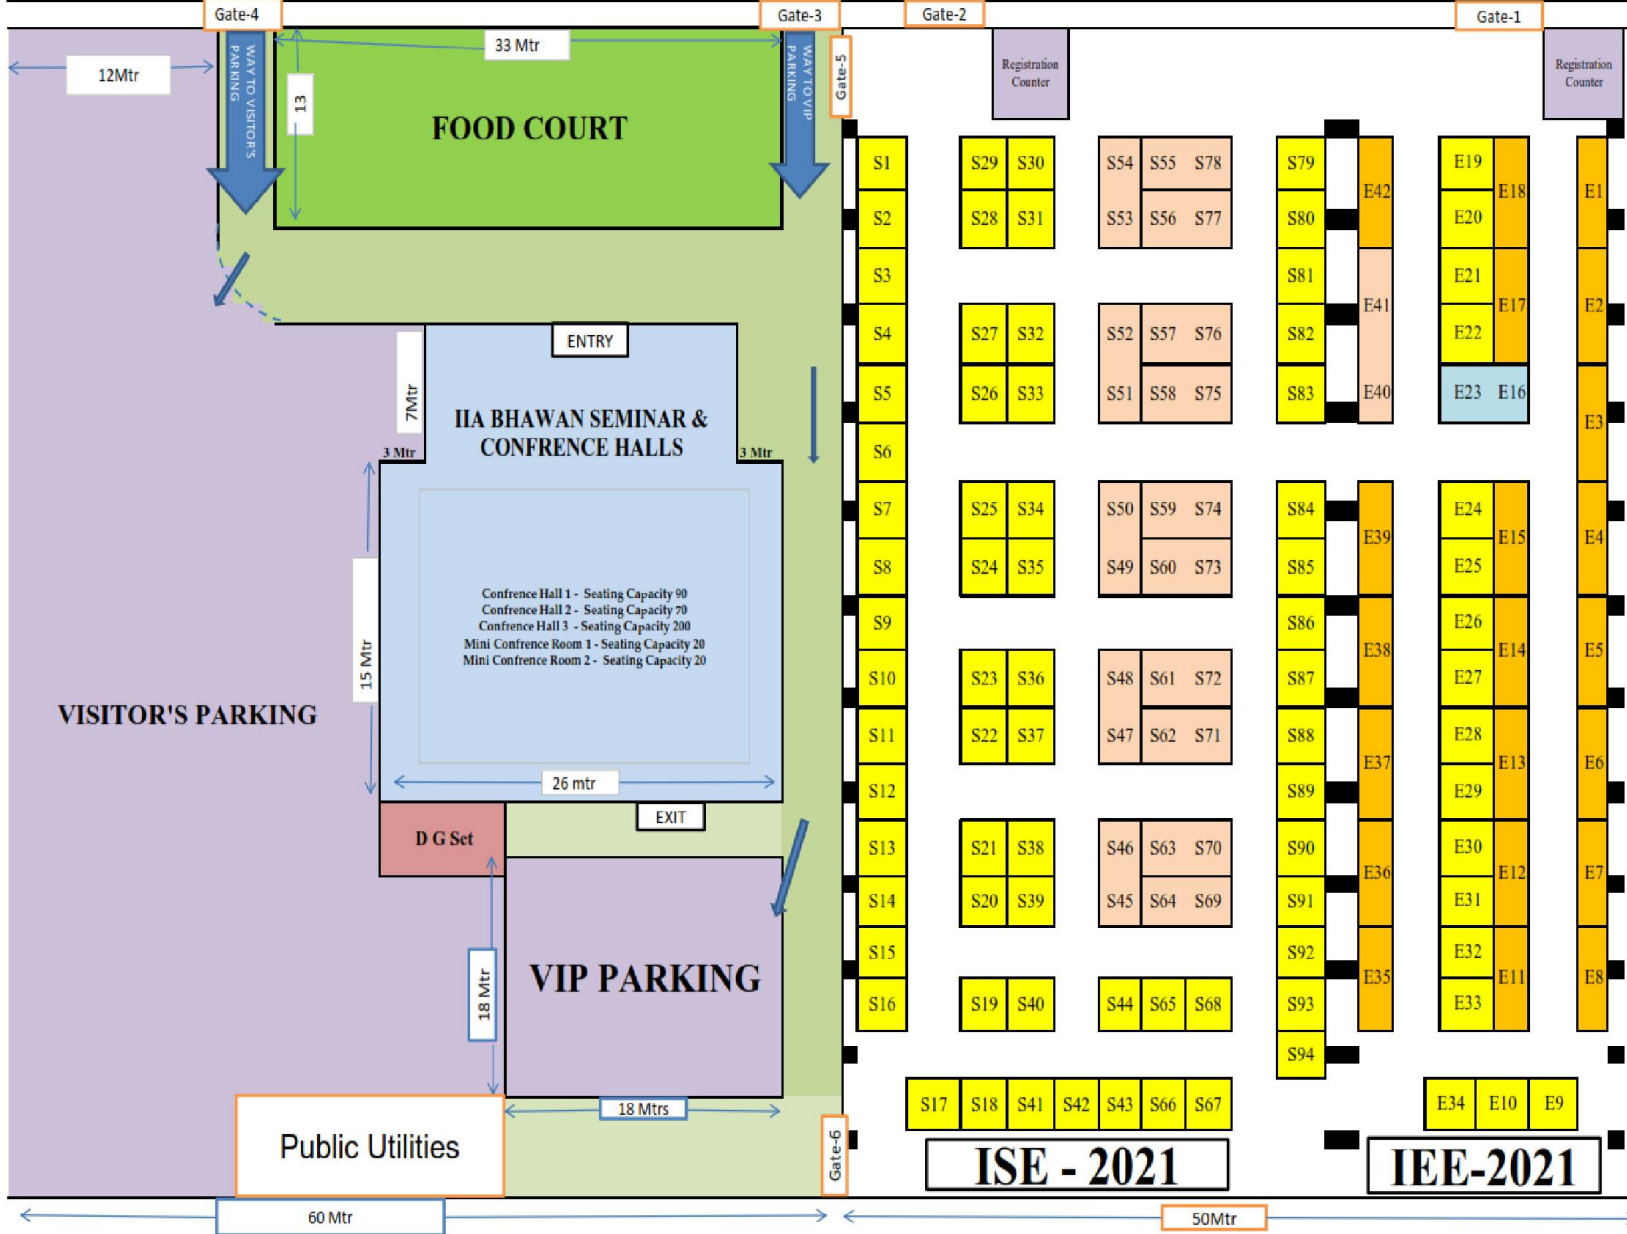

# INDIA SOLAR EXPO & INDIA E - VEHICLE EXPO - 2021 FLOOR PLAN

To Faizabad ←

Shaheed Path NH-28

→ To Kanpur

Link Road

- General Stall 9 Sqm.
- General Stall 12 Sqm.
- General Stall 15 Sqm.
- General Stall 18 Sqm.

**ISE - 2021**

**IEE-2021**